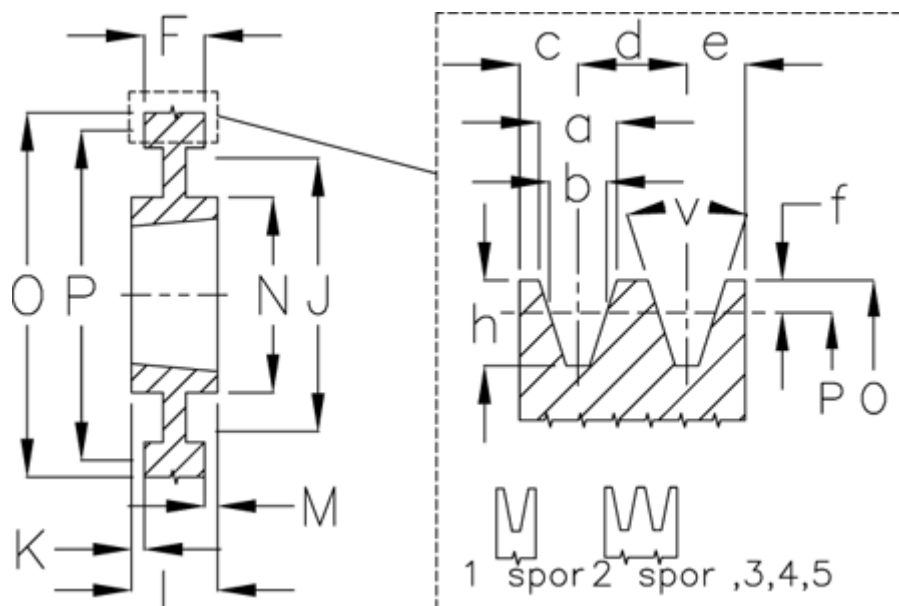

Article number: 604110022401

Description: V-belt pulley SPA 224/1 TL2012

Measures

a	= 12.7	F	= 20	Number of ribs	= 1
b	= 11.0	For bush	= 2012	O	= 229.5
Bush ζ max	= 50	h	= 13.8	P	= 224
c	= 10.0	J	= 189	Type	= SPA
d	= 15.0	K	= -	v	= 38 grader
e	= 10.0	L	= 32		
E	= 10	m	= 12.0		
f	= 2.8	N	= 112		